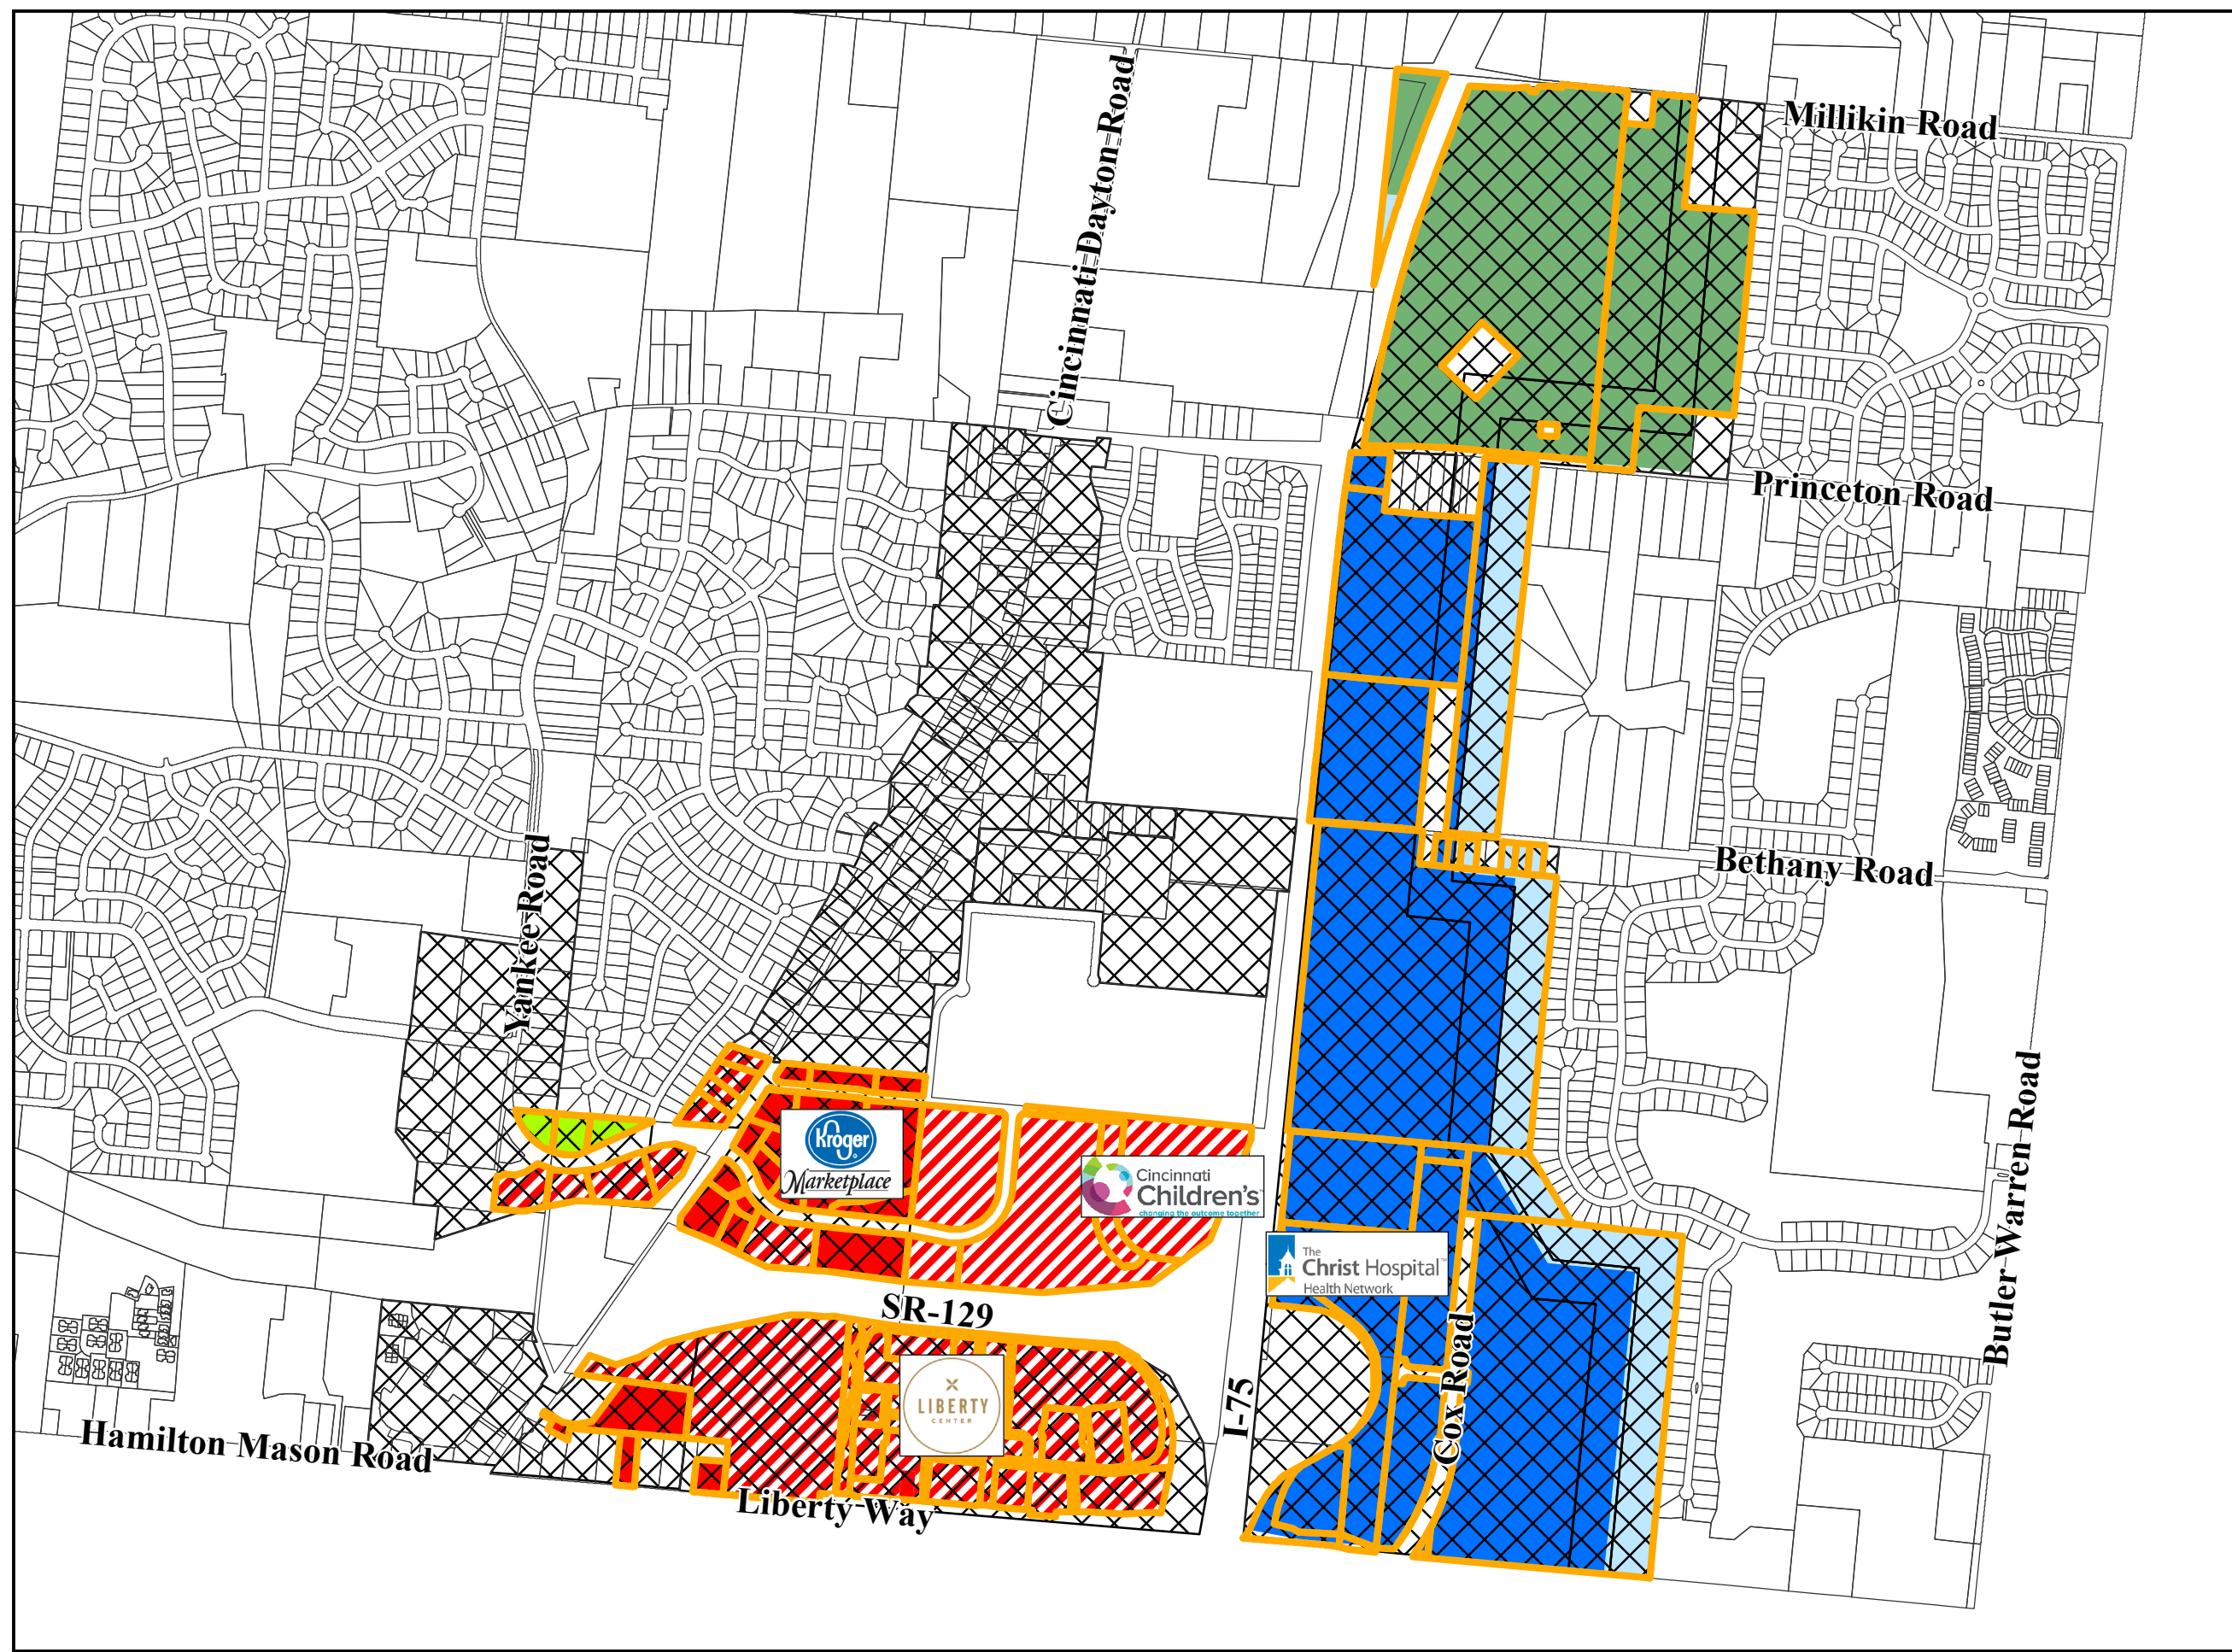

**Legend**

-  JEDD Properties
-  Liberty Overlay Districts\*
- Underlying Base Zoning Districts**
-  RA-1
-  R-RE
-  B-2
-  O-1
-  O-2
-  B-PUD

\*Refer to Overlay District Map

Updated: August 28, 2017

**LIBERTY TOWNSHIP**  
 Department of Planning & Zoning  
 7162 Liberty Centre Drive, Suite A  
 Liberty Township, OH 45069  
 P: 513.759.7500 | F: 513.759.7501  
[www.liberty-township.com](http://www.liberty-township.com)