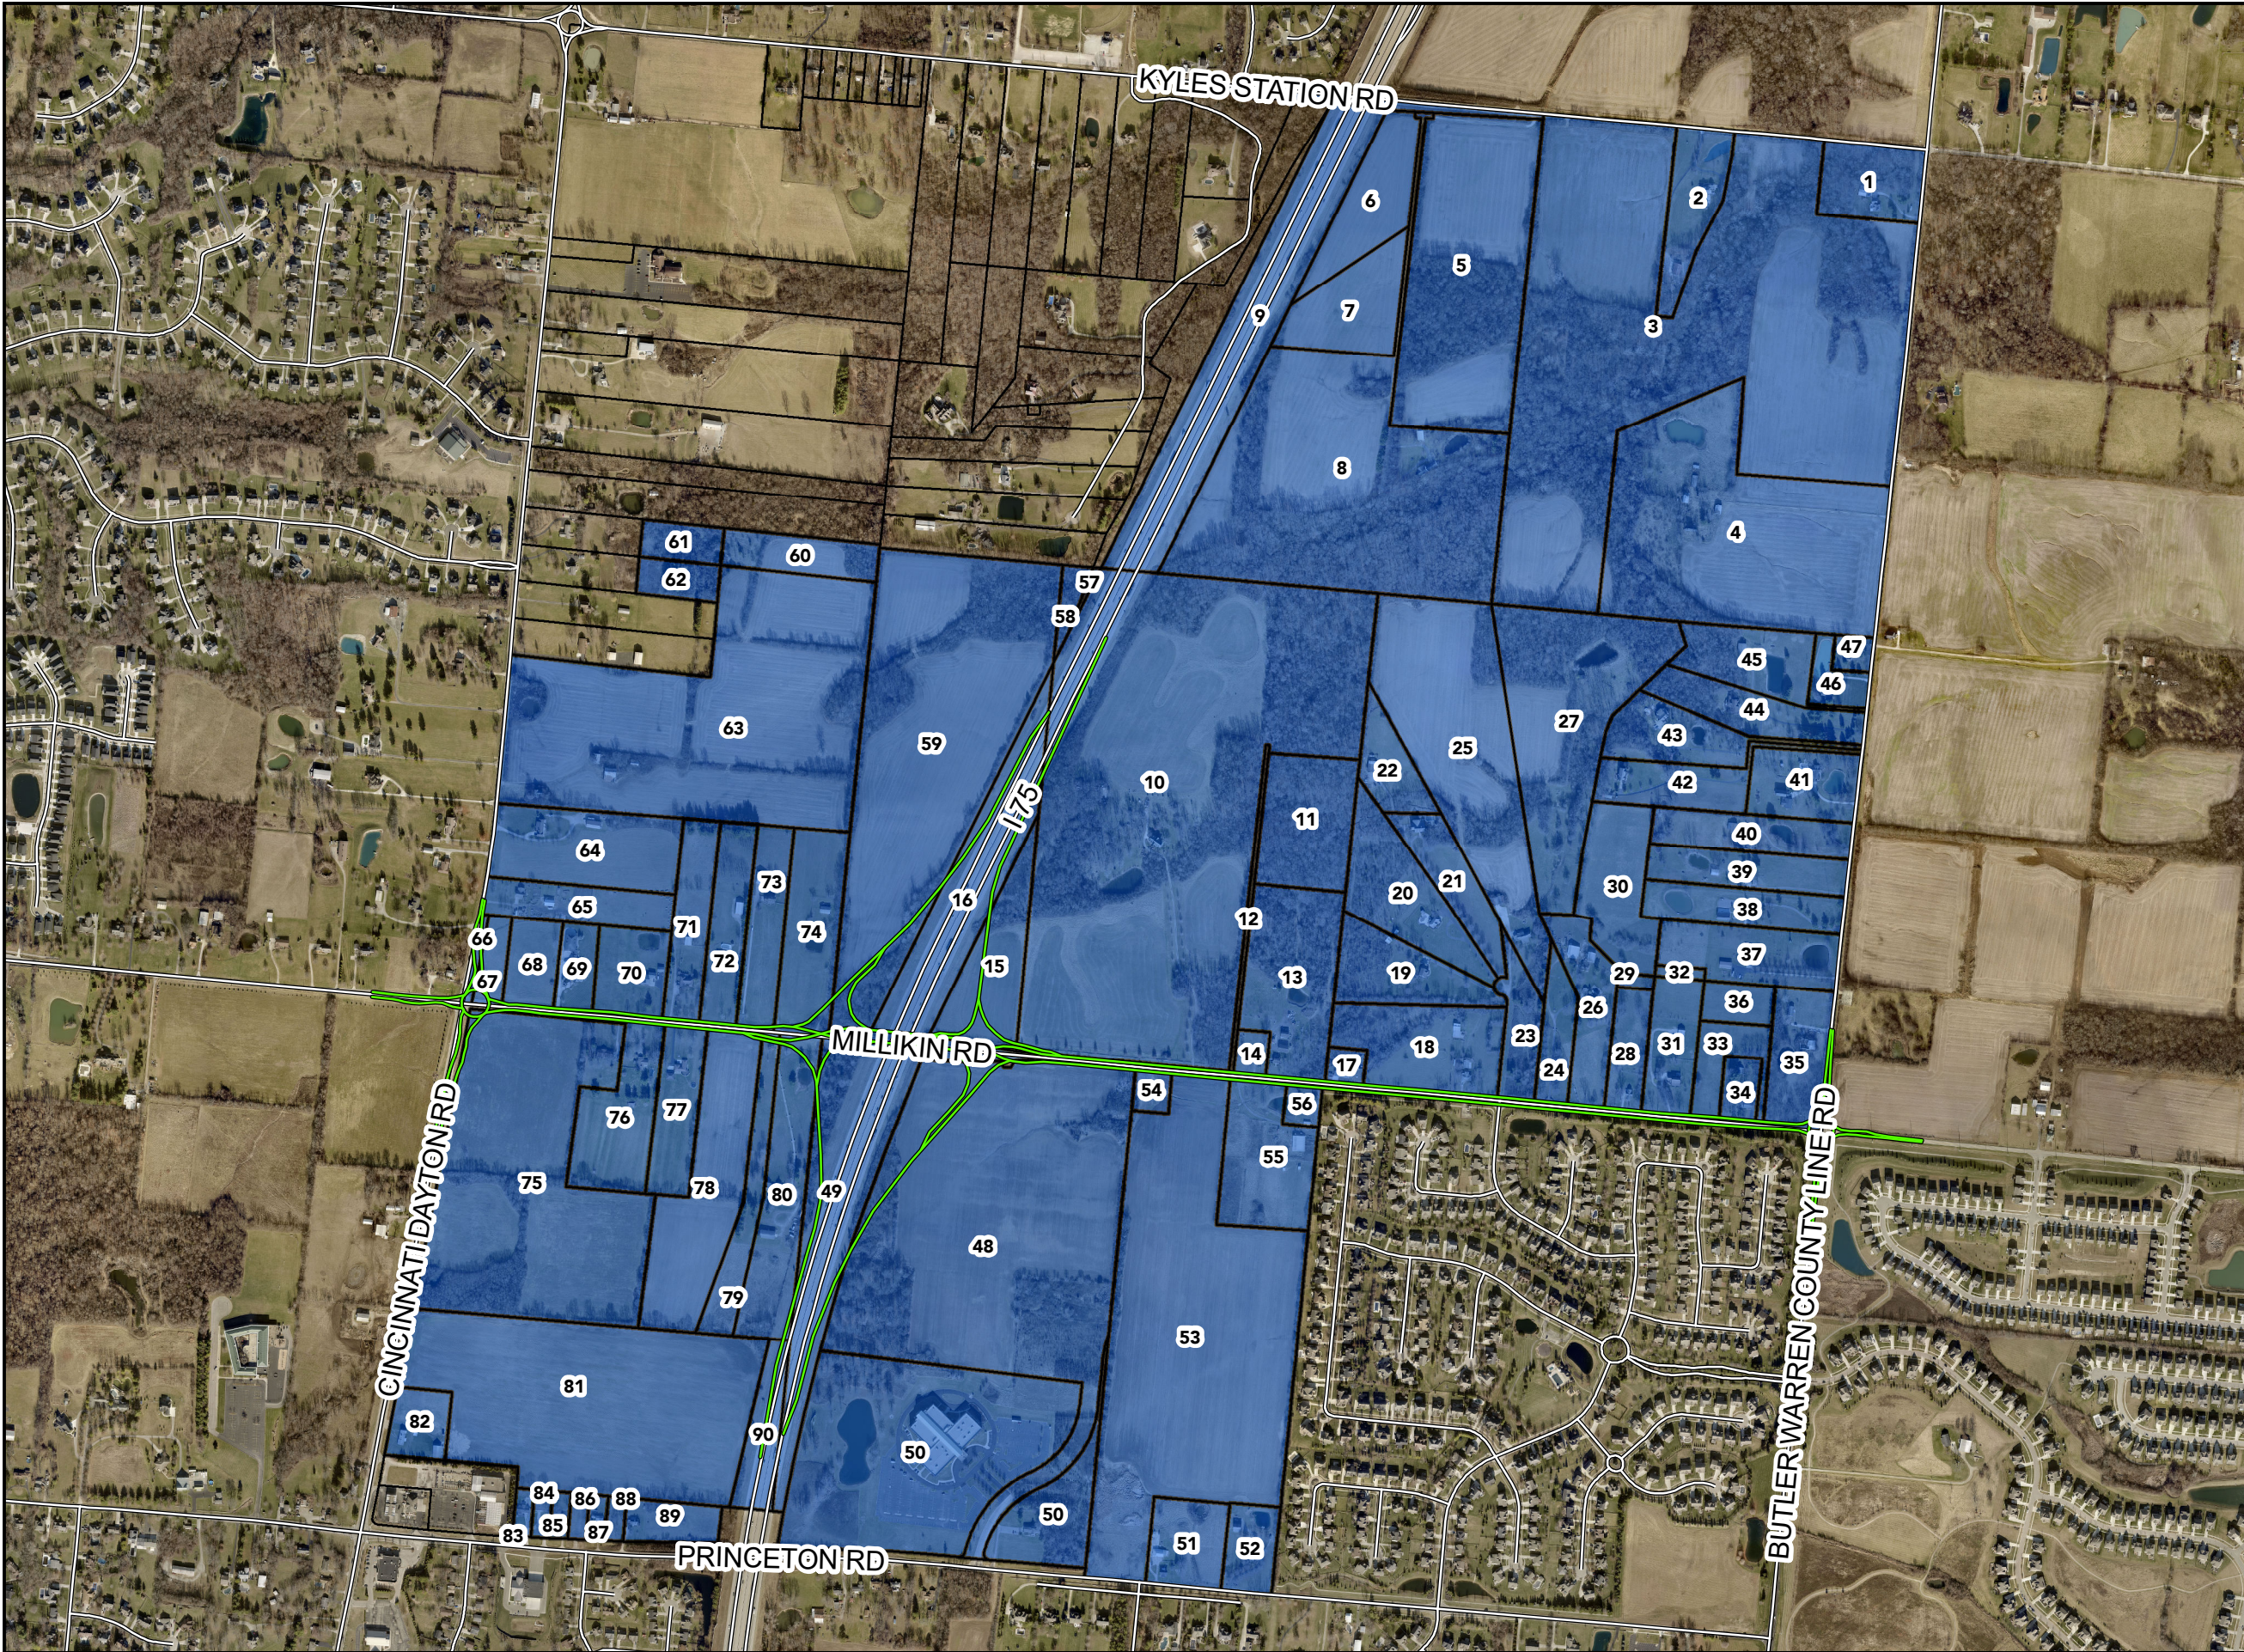


 Millikin Innovation District

The zoning for the properties highlighted in blue are proposed to be rezoned to the Millikin Innovation District (MID)

 Future Improvements

LIBERTY TOWNSHIP
 5021 Winners Circle Drive
 Liberty Township, OH 45011
 P: 513.759.7500 | F: 513.759.7501
www.liberty-township.com

Millikin Interchange Parcels

Map Label	PIN	OWNER	LOCATION	ACRES	MAILNAM1	MAILNAM2	MAILADR1	MAILADR3
81	D2010014000067	JALEN ACRES LIMITED PRT	CINCINNATI DAYTON RD	35.5671	JALEN ACRES LIMITED PRT		6230 CINCINNATI DAYTON RD	LIBERTY TOWNSHIP OH 45044-9409
82	D2010014000081	JALEN HOMESTEAD LLC	6230 CINCINNATI DAYTON RD	2.6547	JALEN HOMESTEAD LLC		11 BASSETT PL	FAIRFIELD OH 45014-5074
83	D2020048000001	BACK CONNIE L & BRYAN	7642 PRINCETON RD	0.597	CONNIE & BRYAN BACK		7642 PRINCETON RD	LIBERTY TOWNSHIP OH 45044-9413
84	D2020048000002	BACK B KEITH & CONNIE L	7642 PRINCETON RD	0.584	KEITH & CONNIE BACK		7642 PRINCETON RD	LIBERTY TOWNSHIP OH 45044-9413
85	D2020048000003	BENNETT JANICE S	7662 PRINCETON RD	0.574	JANICE S BENNETT		7662 PRINCETON RD	LIBERTY TOWNSHIP OH 45044-9413
86	D2020048000004	TRAN HUNG	7670 PRINCETON RD	0.56	HUNG TRAN		4970 SAMANTHA CT	HAMILTON OH 45011-9617
87	D2020048000005	FICKE CARL D TR	7682 PRINCETON RD	0.55	CARL D FICKE		7682 PRINCETON RD	LIBERTY TOWNSHIP OH 45044-9413
88	D2020048000006	FICKE CARL D TR	PRINCETON RD	0.537	CARL FICKE		7682 PRINCETON RD	MIDDLETOWN OH 45044-9413
89	D2020048000007	CRAVENS DAVID W ETAL	7710 PRINCETON RD	2.523	DAVID W CRAVENS ETAL		2320 NW 135TH AVE	ANDOVER MN 55304
90	D2010014000011	JALEN ACRES LP	CINCINNATI DAYTON RD	3.7263	JALEN ACRES LIMITED PARTNERSHIP		11 BASSETT PL	FAIRFIELD OH 45014-5074
				Total Acres:	942.351			