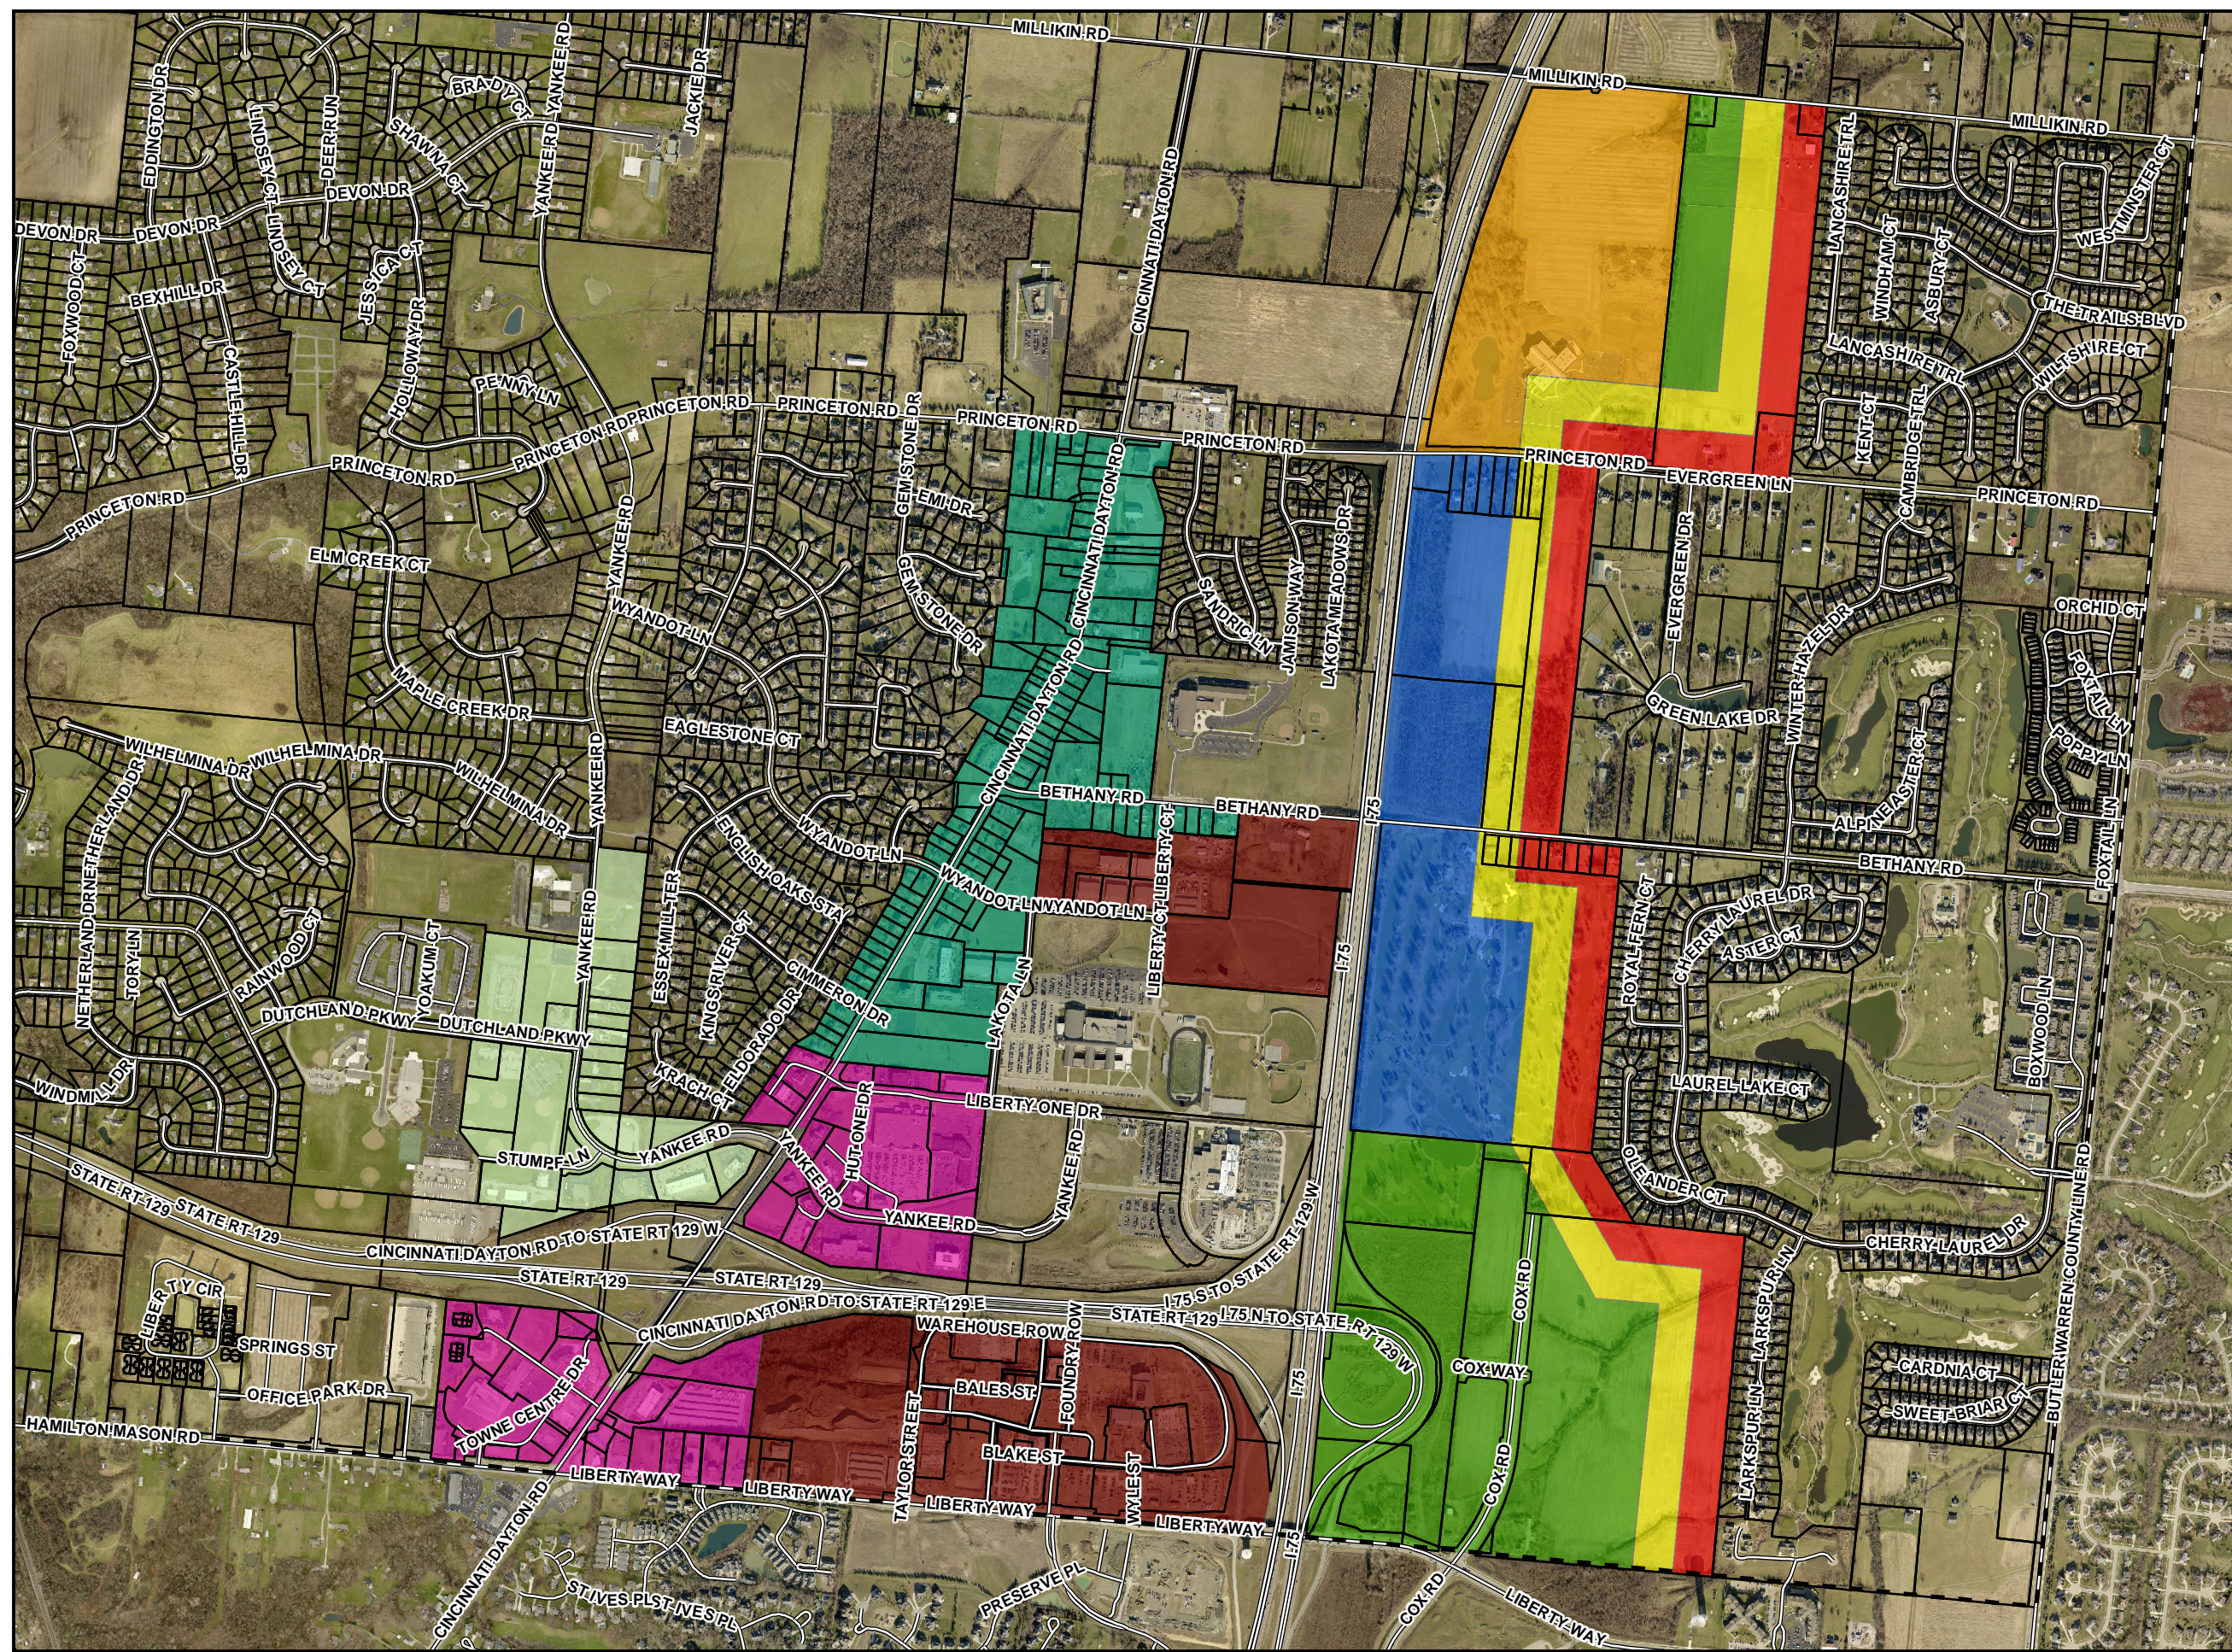

### LEGEND

-  Liberty Township Boundary
- Overlay Districts**
-  Bethany Downtown Business District
-  Cincinnati Dayton Business District
-  Highway/Commercial Entertainment District
-  Yankee Road West Business District
- Cox Road Corridor Overlay**
-  Sub Area A
-  Sub Area B
-  Sub Area C
-  Sub Area D
-  Sub Area E

**LIBERTY TOWNSHIP**  
 Department of Planning & Zoning  
 7162 Liberty Centre Drive, Suite A  
 Liberty Township, OH 450069  
 P: 513.759.7500 | F: 513.759.7501  
[www.liberty-township.com](http://www.liberty-township.com)

## OVERLAY DISTRICTS